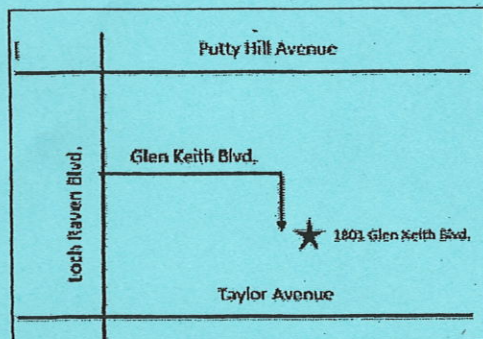

Affordable, handmade items for sale by the county's older adult craftspersons. A portion of the proceeds supports the Baltimore County Department of Aging's Seniors in Need Fund.

Volunteers/consignees are encouraged to participate.

For more information, contact 410-887-5319
or Margaret Werneth at 410-668-3749.